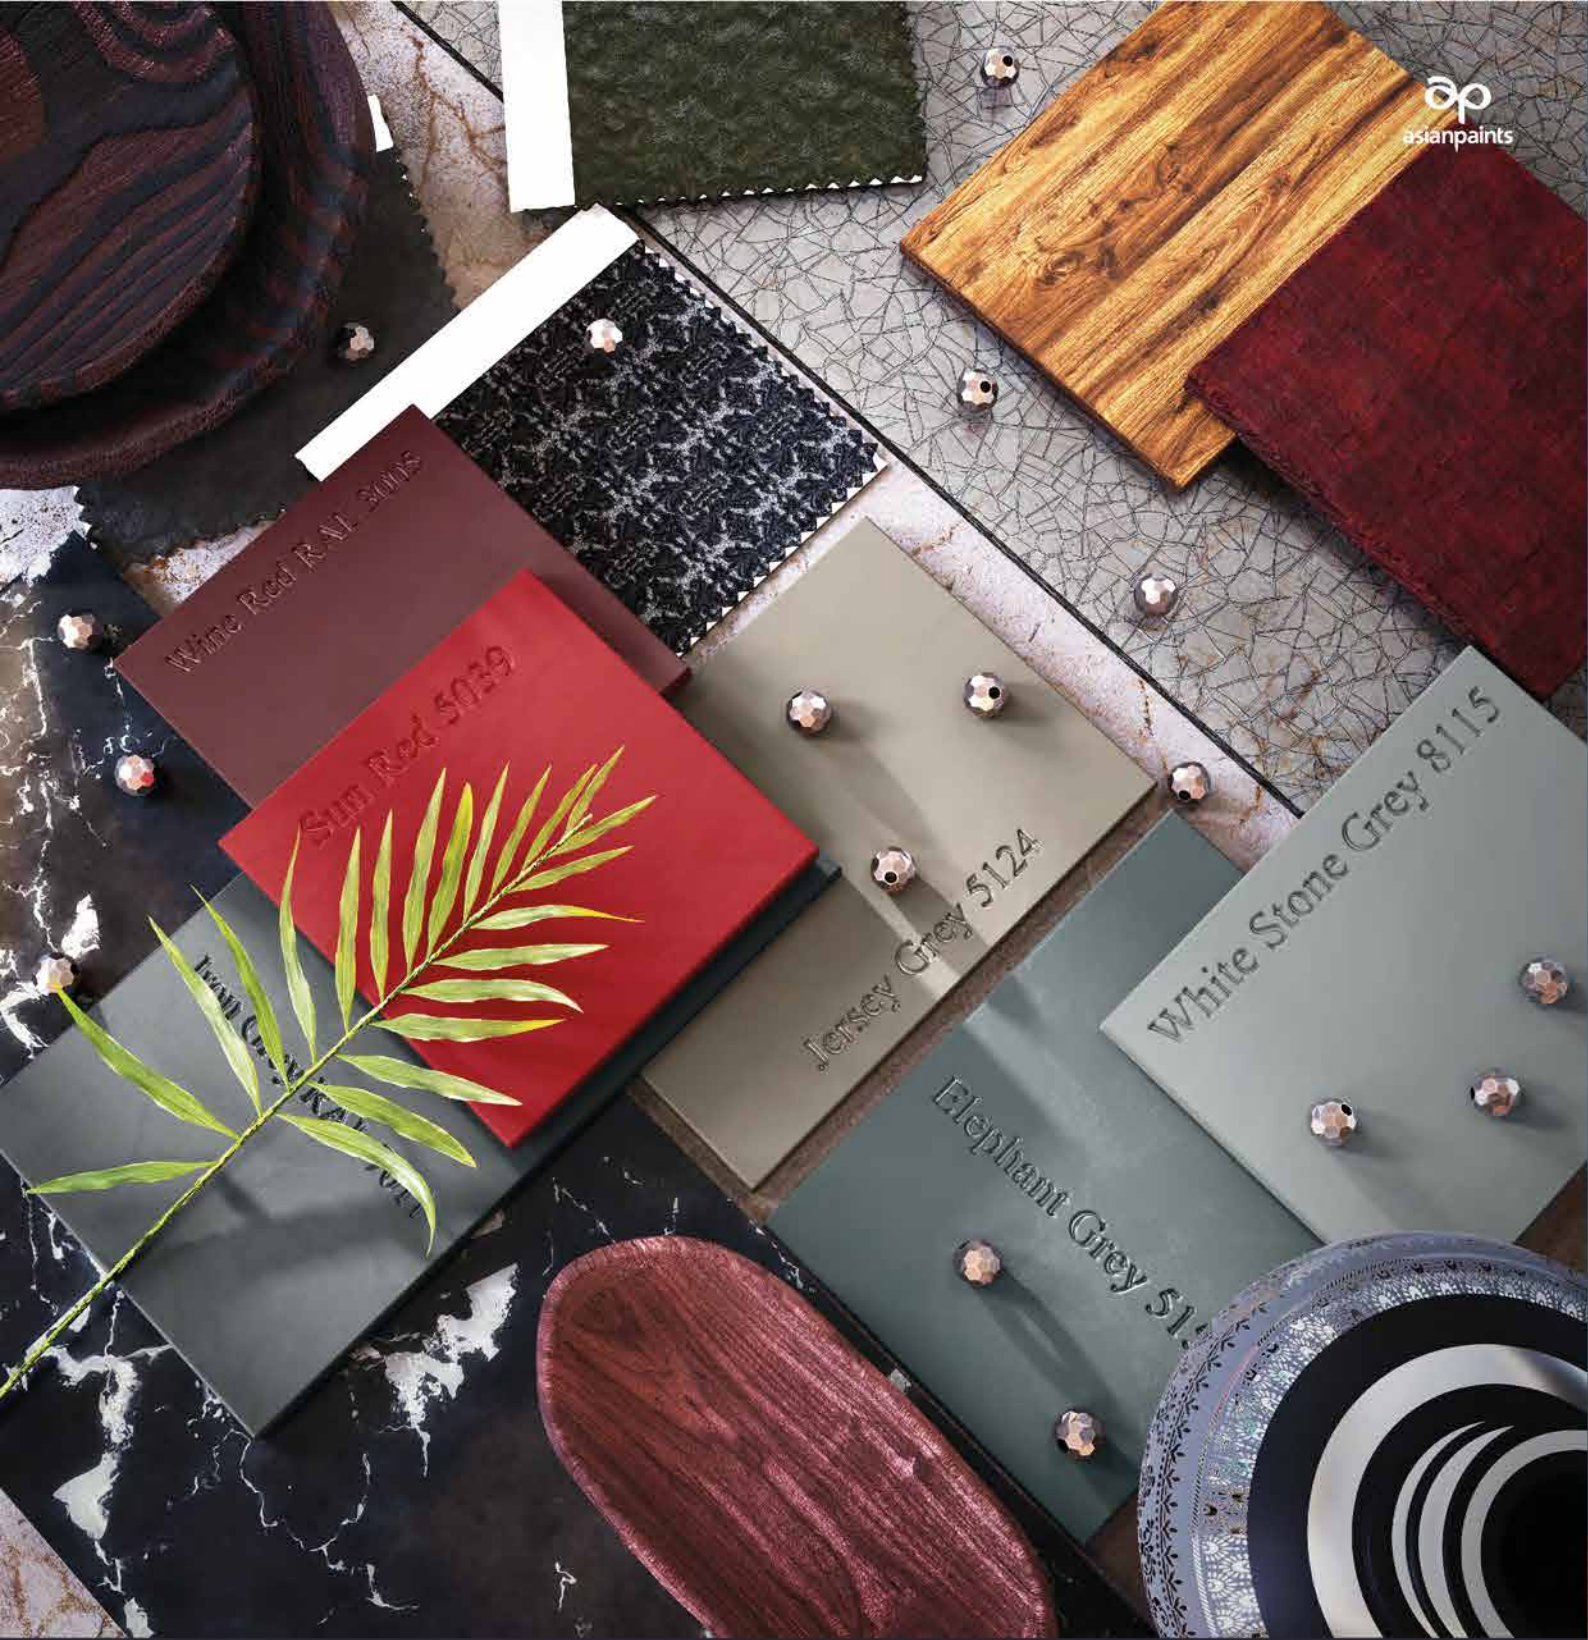

Aquadur PU Wood Finish

Offers a smooth texture and premium finish for wood surfaces. Ideal for furniture, flooring, and more, it provides a professional touch to your wood projects.