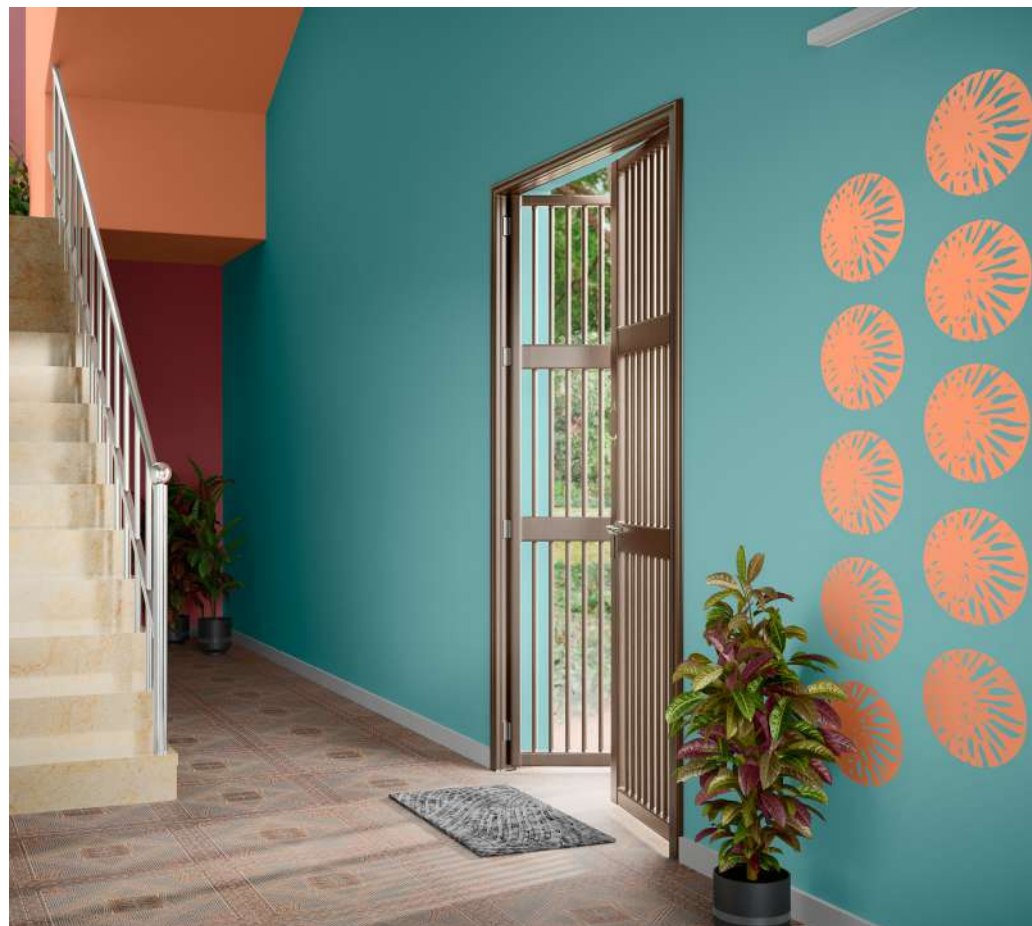

7482
Sparkling Water

8690
Mountain Retreat

Stencil : 7841
Corn Field

7840
Divine Wine

0470
Light Coffee

Stencil : 8688
Indian Earth

8103
Mauve Medley

7480
Still Aqua