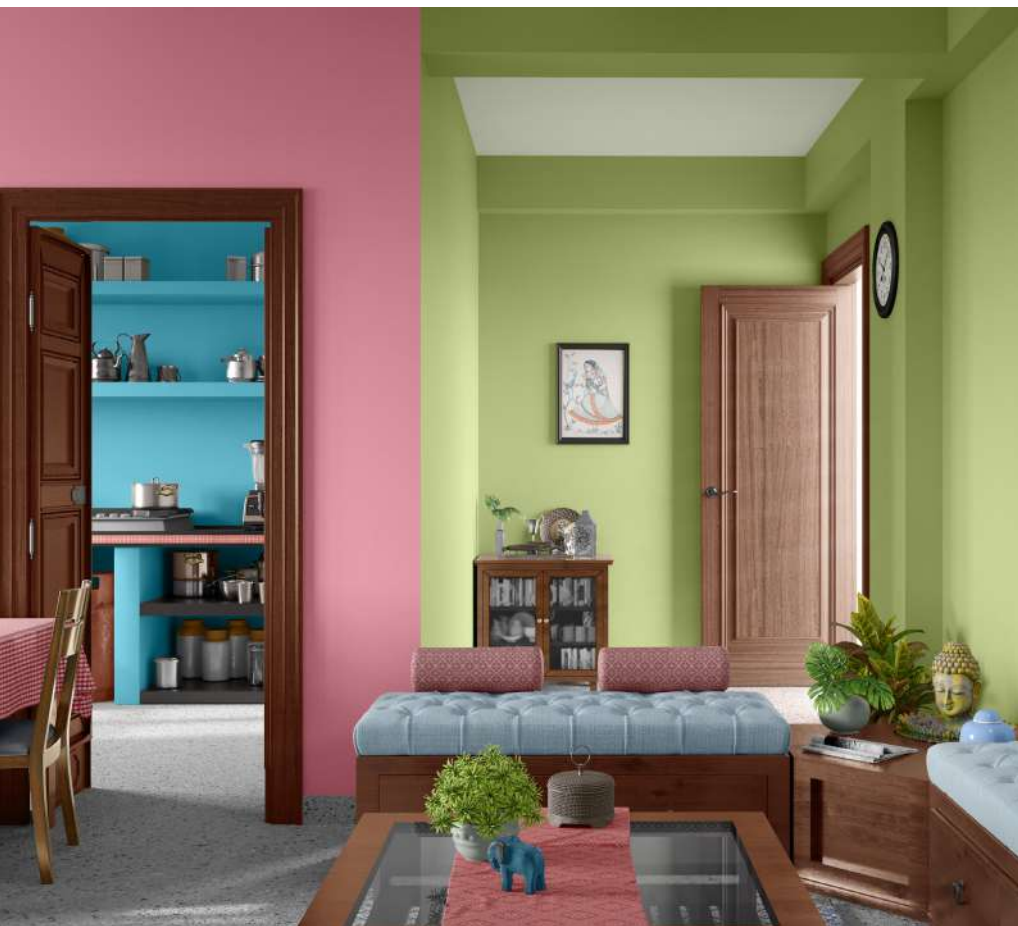

8089 Ballet Slippers

8089 Ballet Slippers

7712 Snappy Green

7712 Snappy Green

7409 Paradise Bay

7409 Paradise Bay