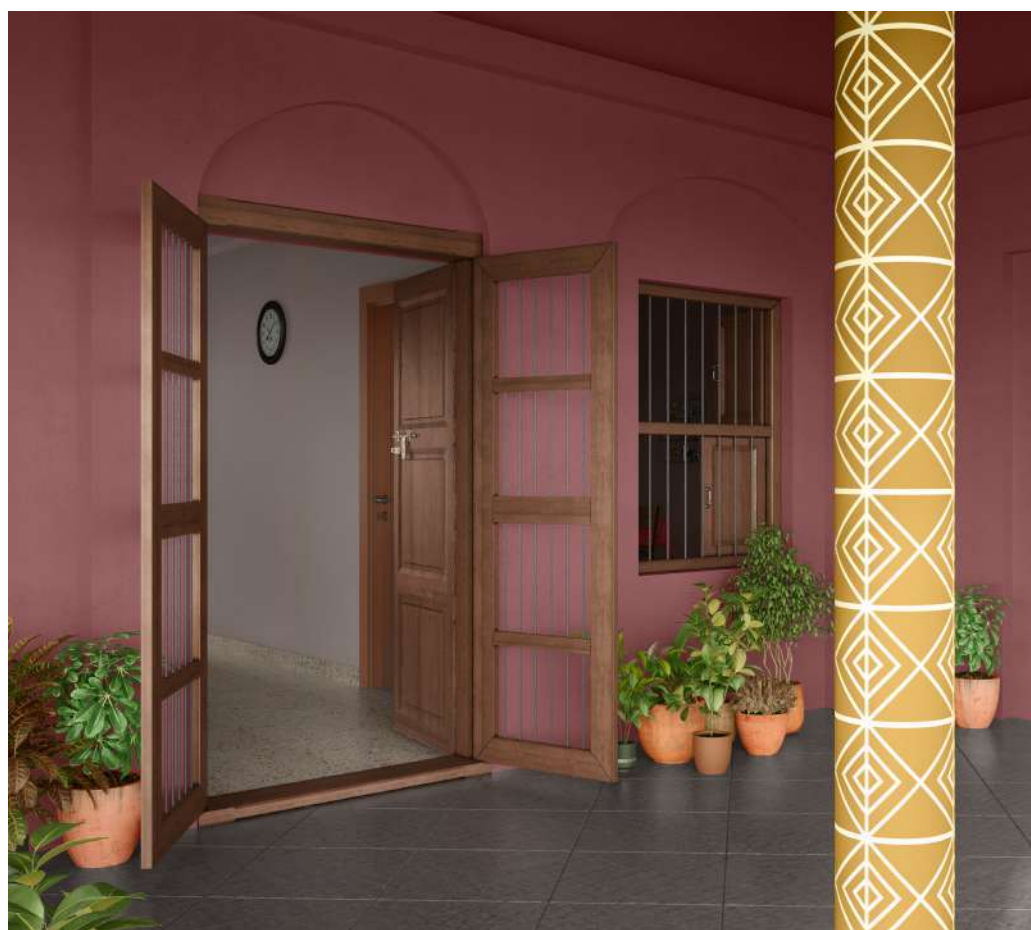

Flower Power
Code: 1032F43122

Stencils Size
2ft x 2ft | 2 pieces

Design Size
16.16 in (H) x 20.11 in (W)

8504
Wood Fence

Stencil : 5219
Poetry

7552
Light Sabre

Stencil : 8672
Cinnamon Rose

8102
Bottle Grape