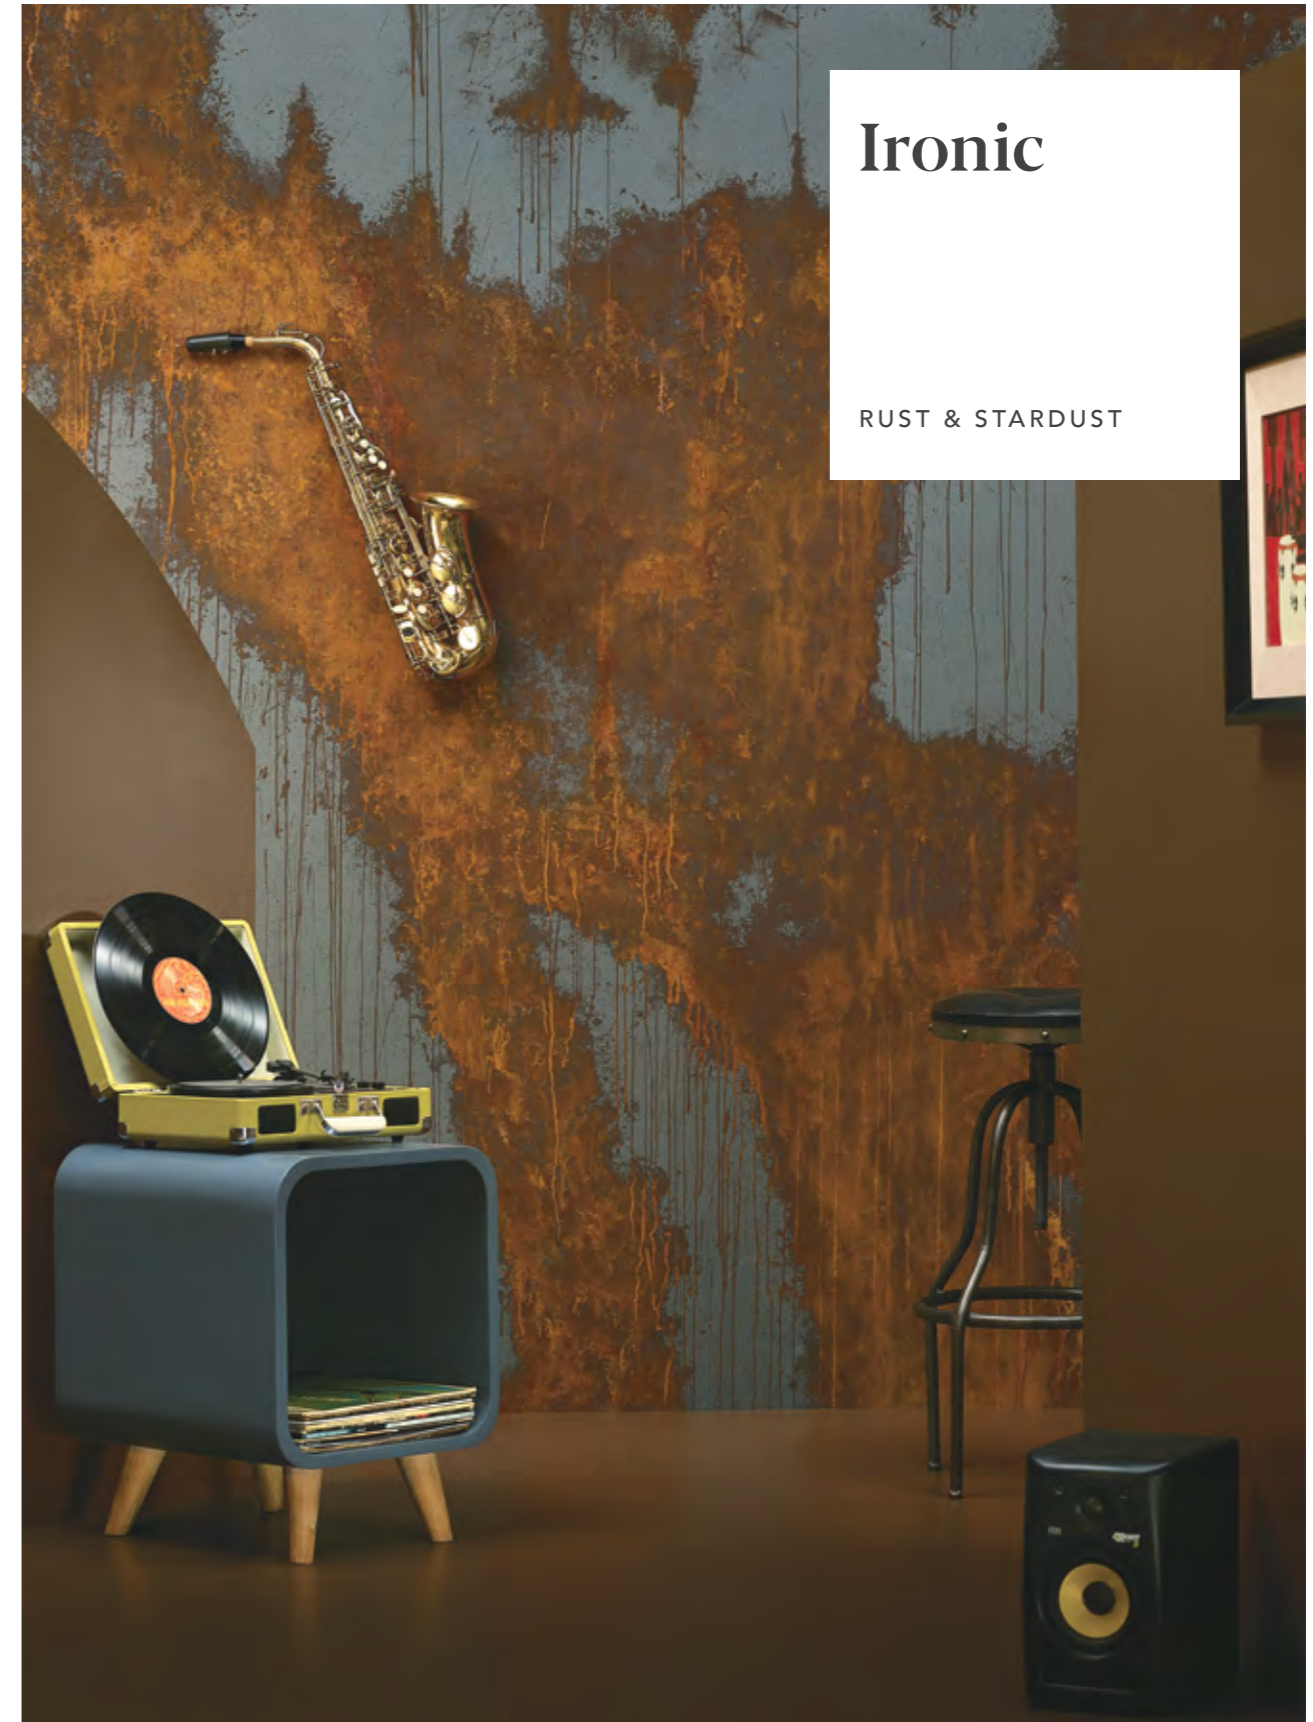

Ironic
RUST & STARDUST

TEXTURE DISPLAYED

IRONIC

BASECOAT IRONIC BLACK

TOPCOAT IRONIC CLEAR