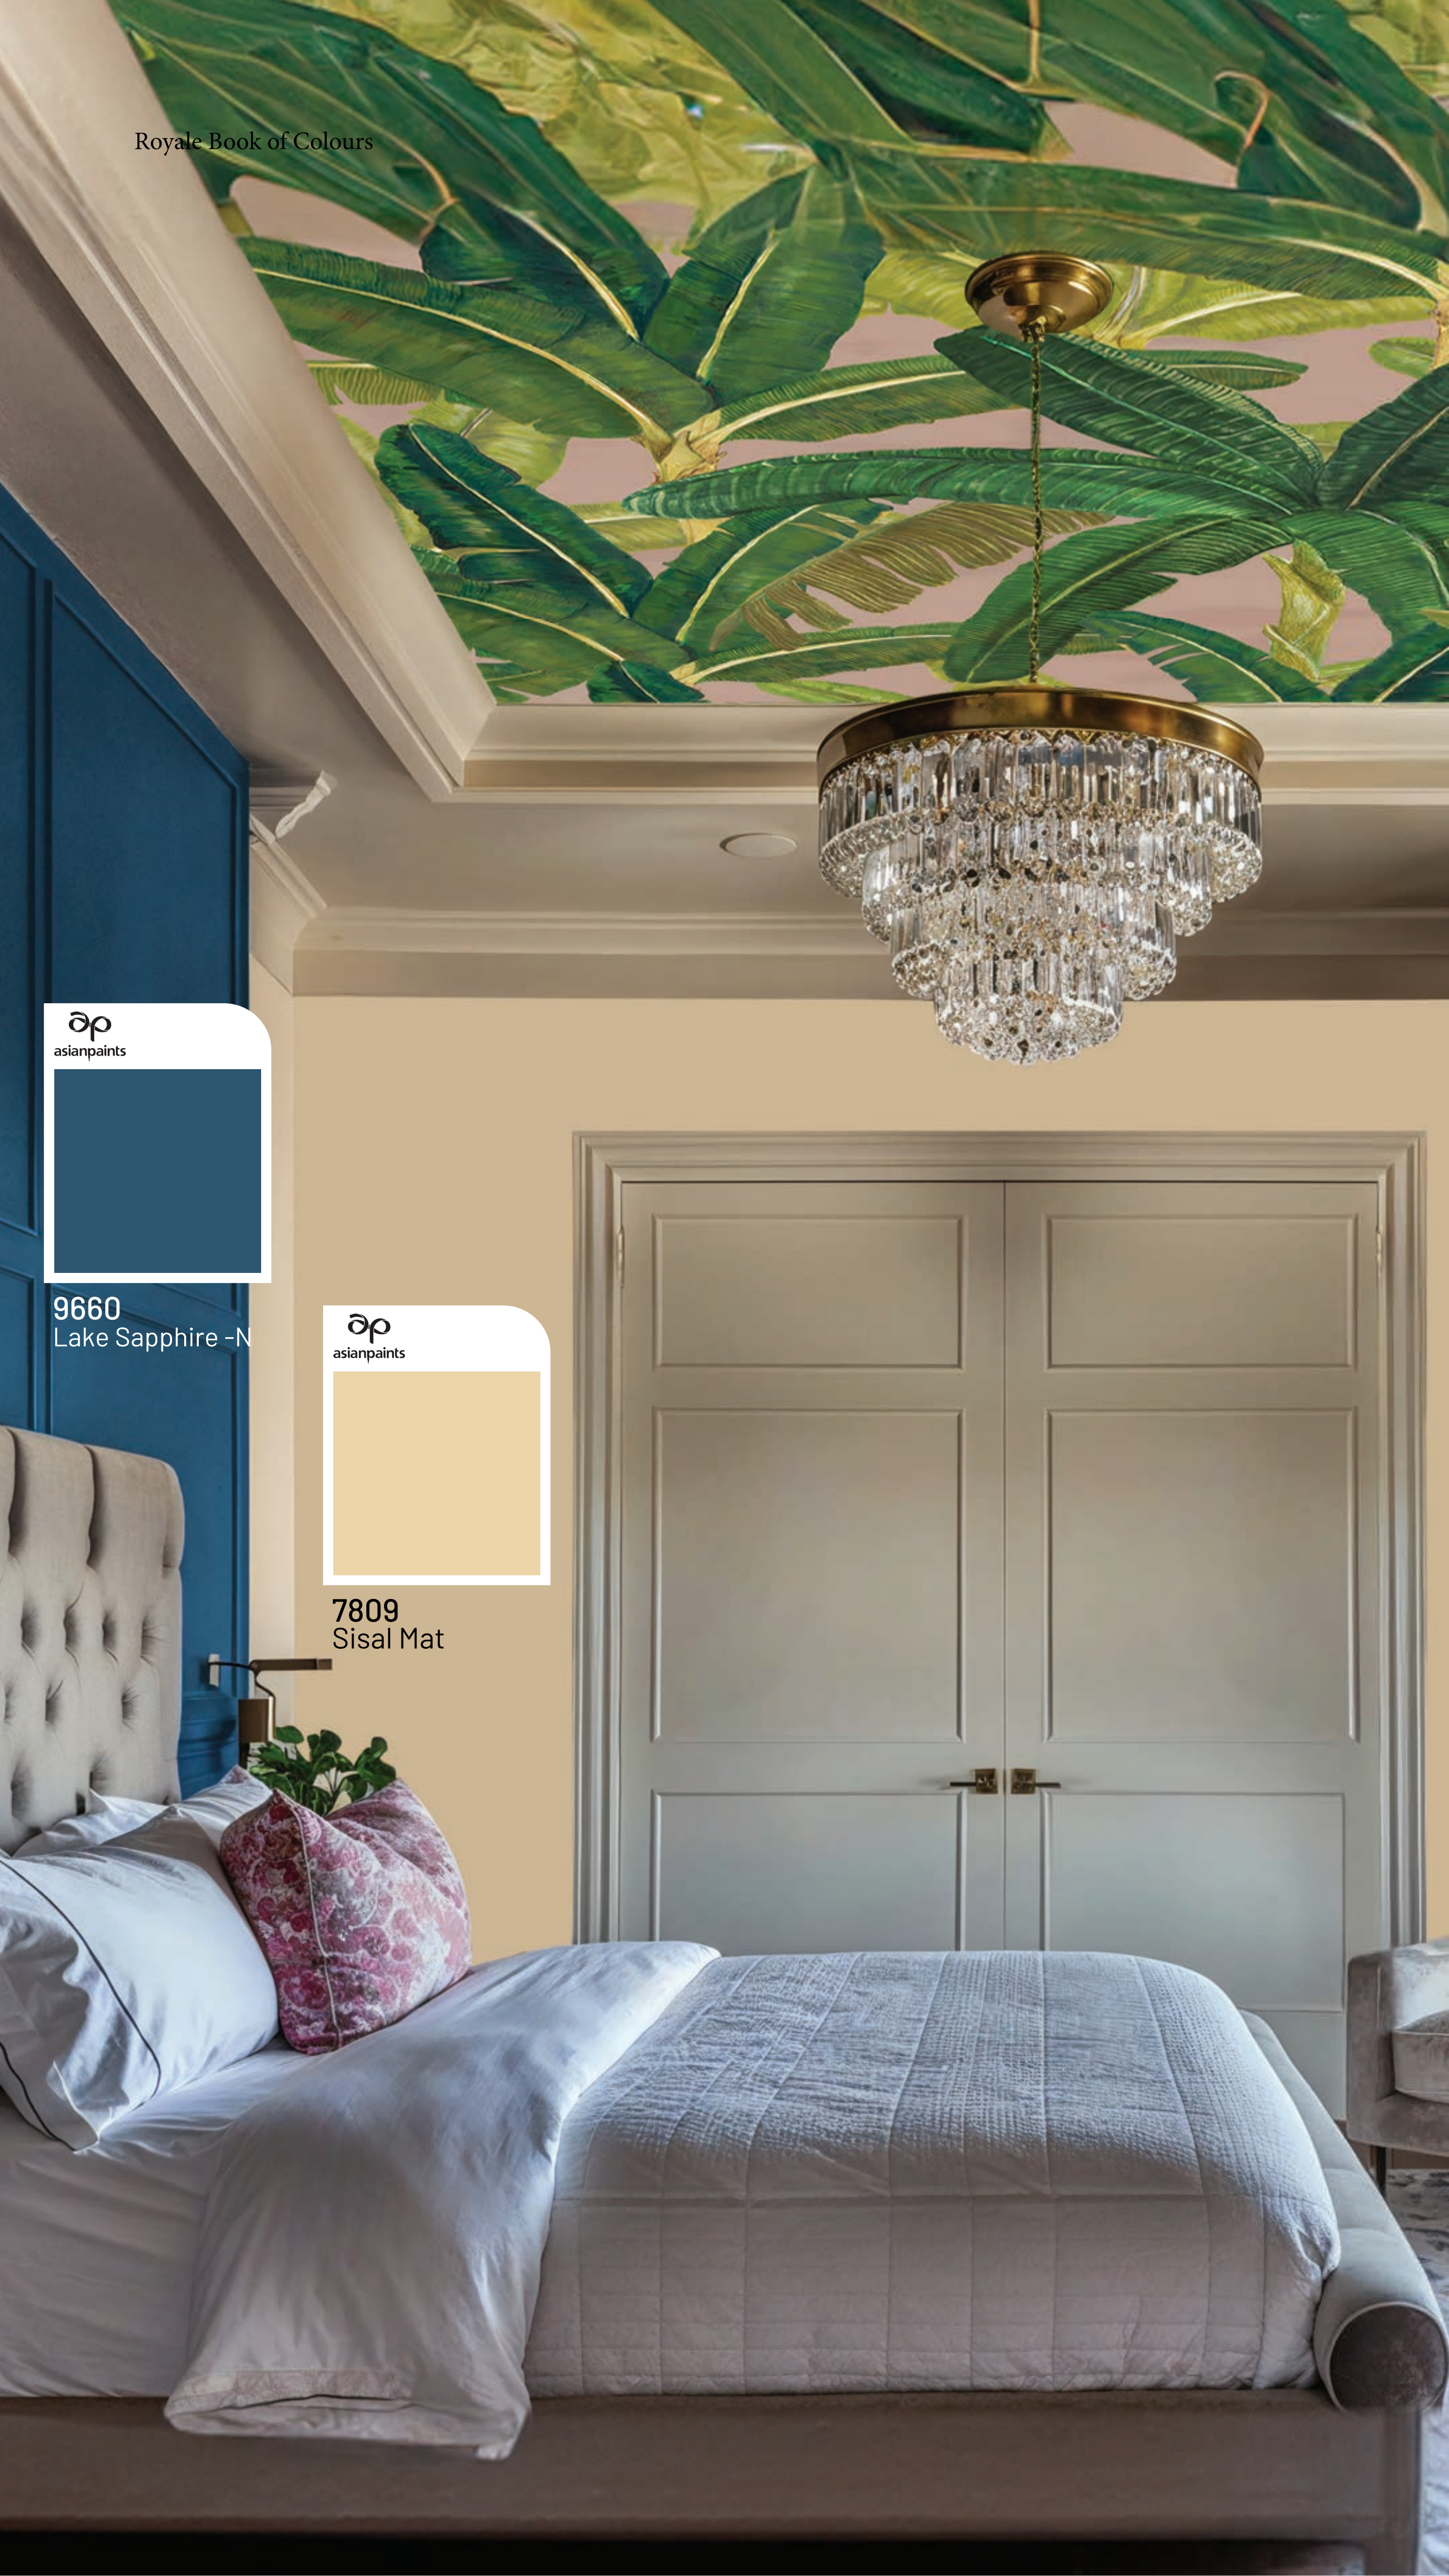

9660 Lake Sapphire -N

7809 Sisal Mat

SKU W256L416N75 Painted Forest

9660
Lake Sapphire - N

7809
Sisal Mat

CITY OASIS

Light coffee with Archi Argilla's grainy texture makes for a grand yet soothing ceiling against the jewel-toned Gulabi Muscat walls.