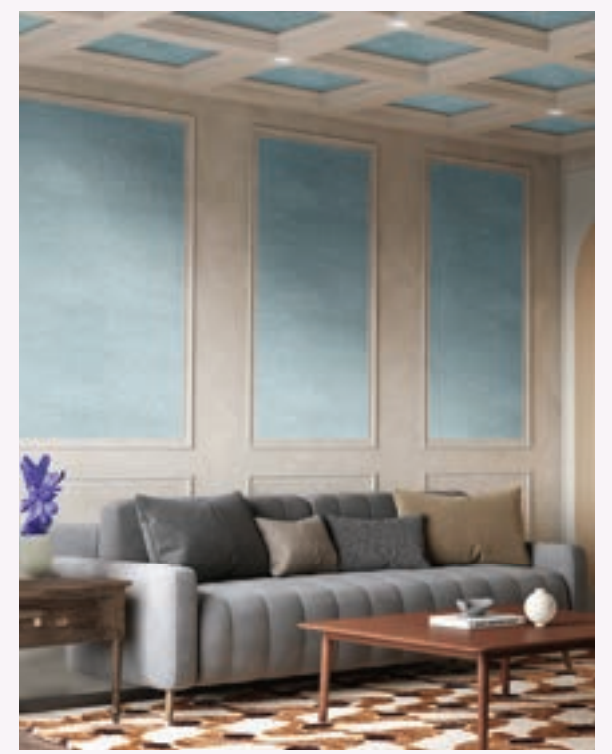

Serene Simplicity