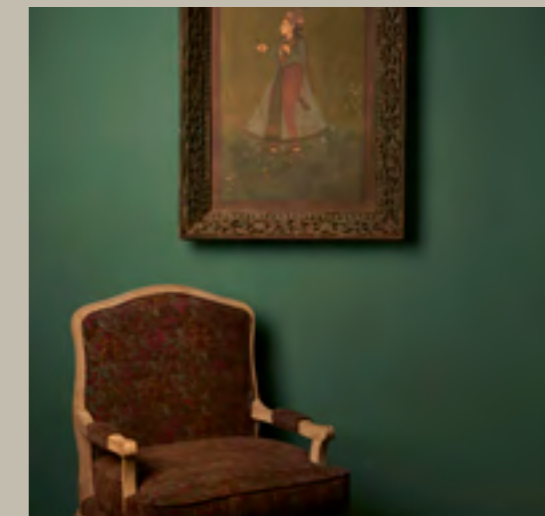

**SA27 River Stone**

ap asianpaints

**SA28 Wet Turmeric**

**SA27 River Stone**

**SA25 Zambian Emerald**

① ②

**SA31 Betel Leaf**  
Wall colour ①

**SA34 Iranian Turquoise**  
Wall colour ②