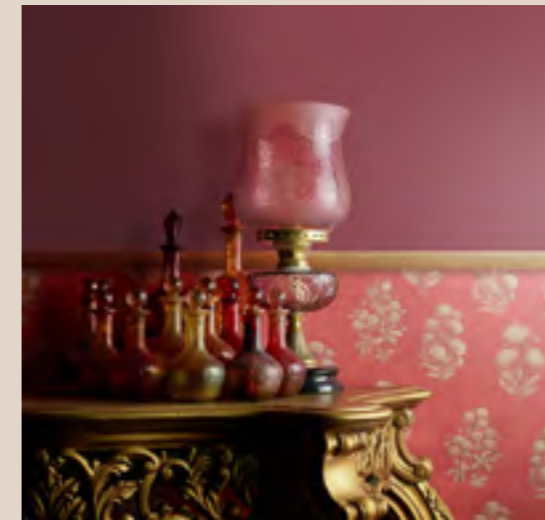

REDS & MAROON

This deep, sensual hue adds rich depth to everything and accentuates lighter shades. There's a touch of red in its tone that hints at a sense of adventure.

SA21 Madder Rose