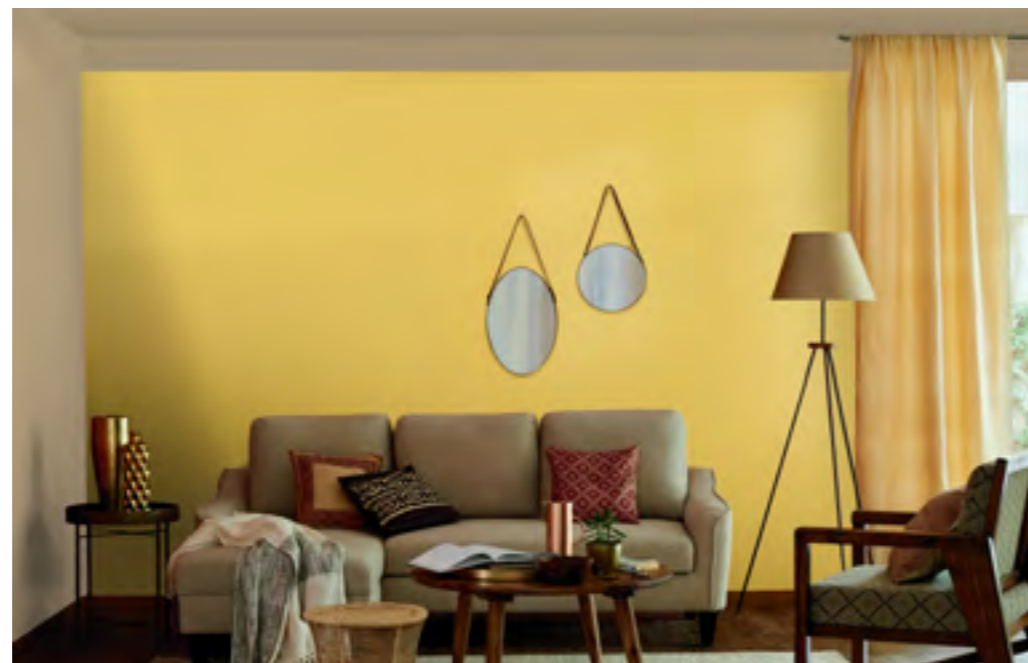

Wall Colour

**9920 Deccan Earth N**  
 Wall colour ①

**9880 Jaiphal Dust N**  
 Wall colour ②

Wall Colour

**9988 Rich Maple N**  
 Wall colour ①

**9991 Aboli N**  
 Wall colour ②

**Warmth & Abundance**  
 Warm colours make a space feel intimate. Using the right shade can make your space look luxurious yet welcoming.