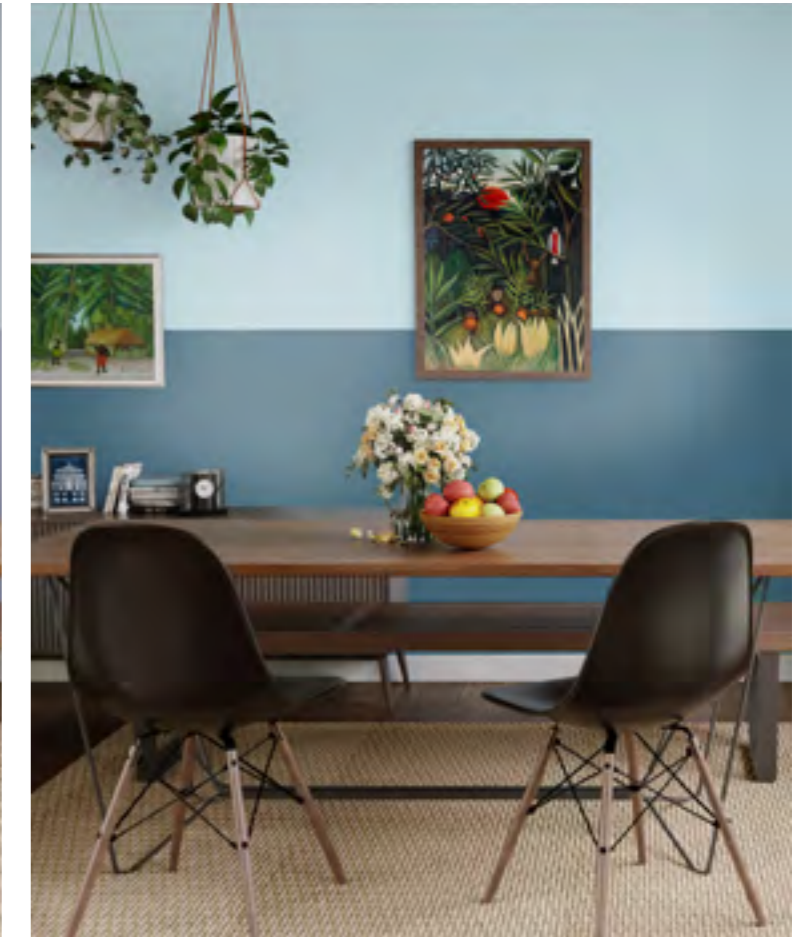

## Peace

Colours for  
spaces that feel calming.

Endless skies. Grasslands.  
Creeks. Dewdrops.  
Gentle yet Persevering.  
Calming colours are like a sigh of relief.

**Rhythm & Blues**  
A monochromatic palette in fresh greens and a texture, gives rhythm to a space while purples and blues give it a sense of stillness.