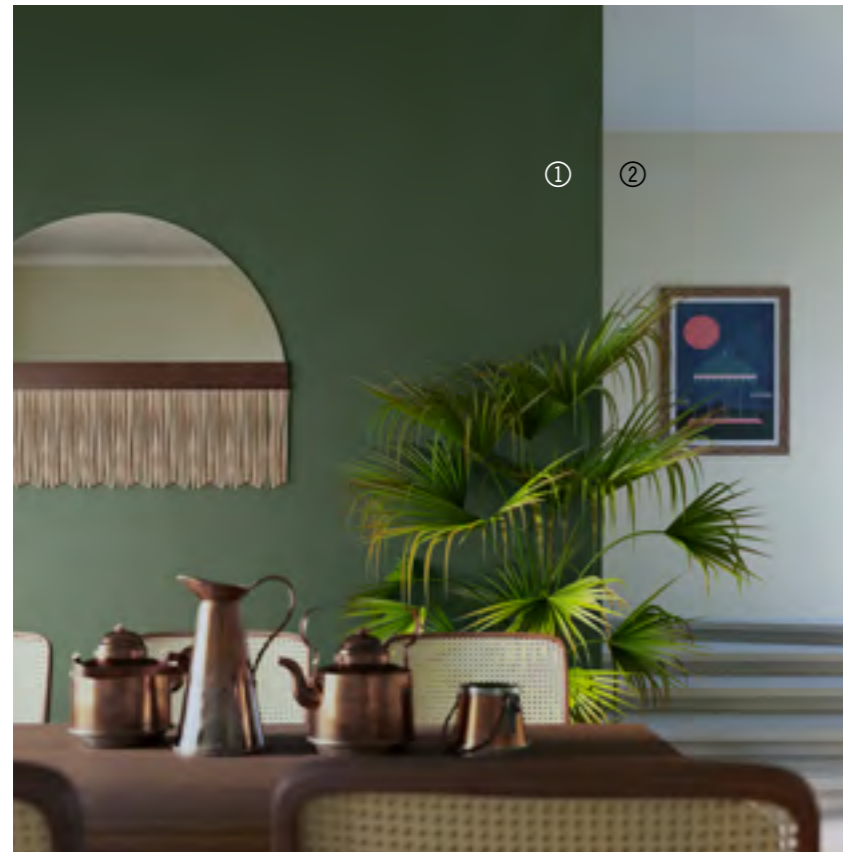

INTENSELY CHARMING

For intricately layered spaces like homes, that are rich with memories, anecdotes and heirlooms, pairing lush classic colours with an antique decor gives the space a classic look. For trending colour & styling tips, check out the *ColourNext Decor Directions book*.

SCAN THIS QR CODE TO DOWNLOAD YOUR FREE COLOURNEXT
LOOKBOOK OR VISIT [COLOURNEXT.ASIANPAINTS.COM](https://www.colournext.asianpaints.com)