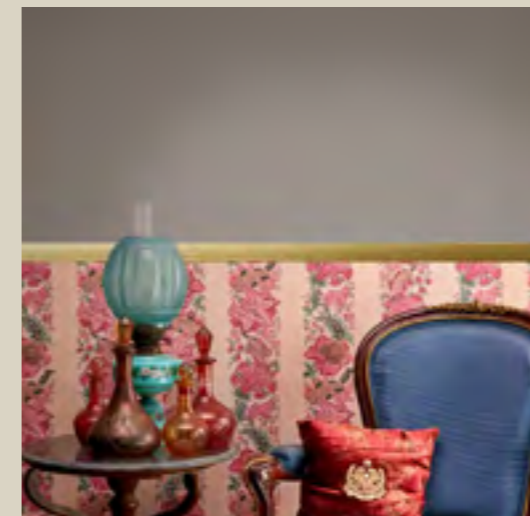

SA10 Velour Grey

SA11 Potters Wheel

SA12 Bitter Chocolate

SA13 Warm Tobacco

SA14 Crushed Nutmeg

SA11 Potters Wheel

SA13 Warm Tobacco

SA18 Baked Terracota  
Wall colour ①