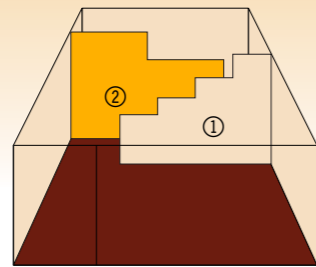

Wall Colour

Wall Colour

Wall Colour

Wall Colour