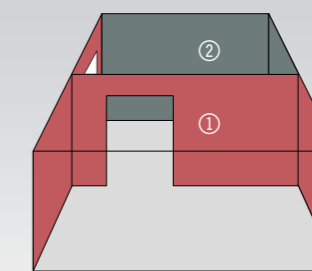

TOP COAT 2  
**Royale Play**  
 7164 Delicate Violet

Wall Colour

**K002 Burgundy Rosso N**  
 Wall colour ①

**8334 Moonless Sky**  
 Wall colour ②

Wall Colour

**7245 Imperial Blue**  
 Wall colour ①

**8605 Truffle Surprise**  
 Wall colour ②