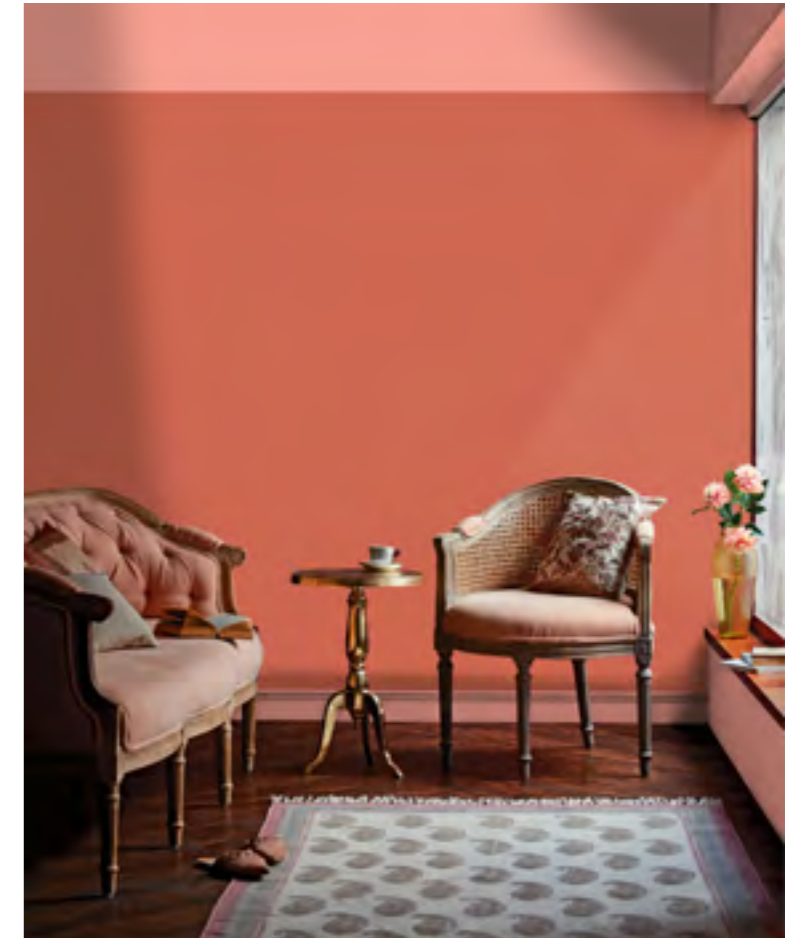

# Vibrant

Colours that make your space warm and joyful.

Spring. Corals. Mustard fields. Abundance and warmth. Passion and energy. Colours that pull us in, like bees to nectar.

**Mixing Reds and Oranges**  
 A space with antique decor can look regal when draped in shades of red and vermillion. Add a punchy colour like Aboli or Jaiphal Dust to balance the intensity or an evocative pattern like Royale Play Disc to enhance it.