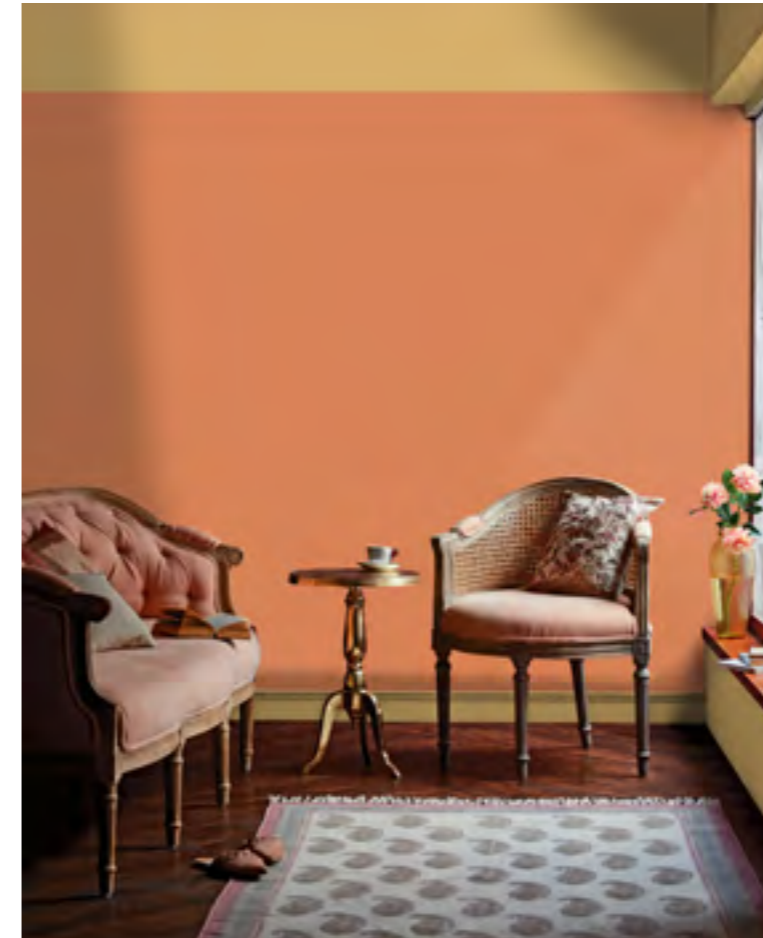

# Vibrant

Colours that make your space warm and joyful.

Spring. Corals. Mustard fields. Abundance and warmth. Passion and energy. Colours that pull us in, like bees to nectar.

**Mixing Reds and Oranges**  
 A space with antique decor can look regal when draped in shades of red and vermillion. Add a punchy colour like Aboli or Jaiphal Dust to balance the intensity or an evocative pattern like Royale Play Disc to enhance it.