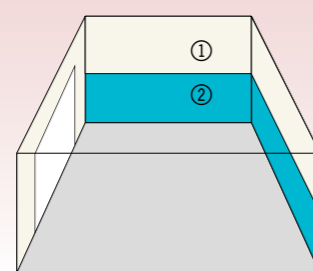

Wall Colour

Wall Colour

Wall Colour

WALLFASHION STENCILS

Rich Tapestry

Code: 10322260122
Stencil Size:
2ft x 2ft | 2 pieces
Design Size
21.53 in (H) x 15.16 in (W)

Stencil Colour