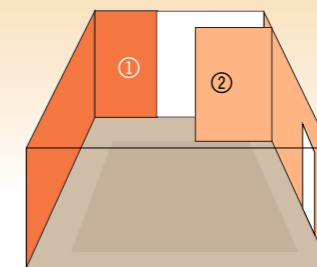

Wall Colour

Wall Colour

Wall Colour

Wall Colour