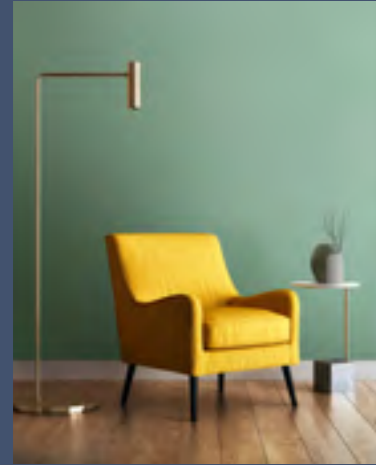

Contents

04 Simplicity