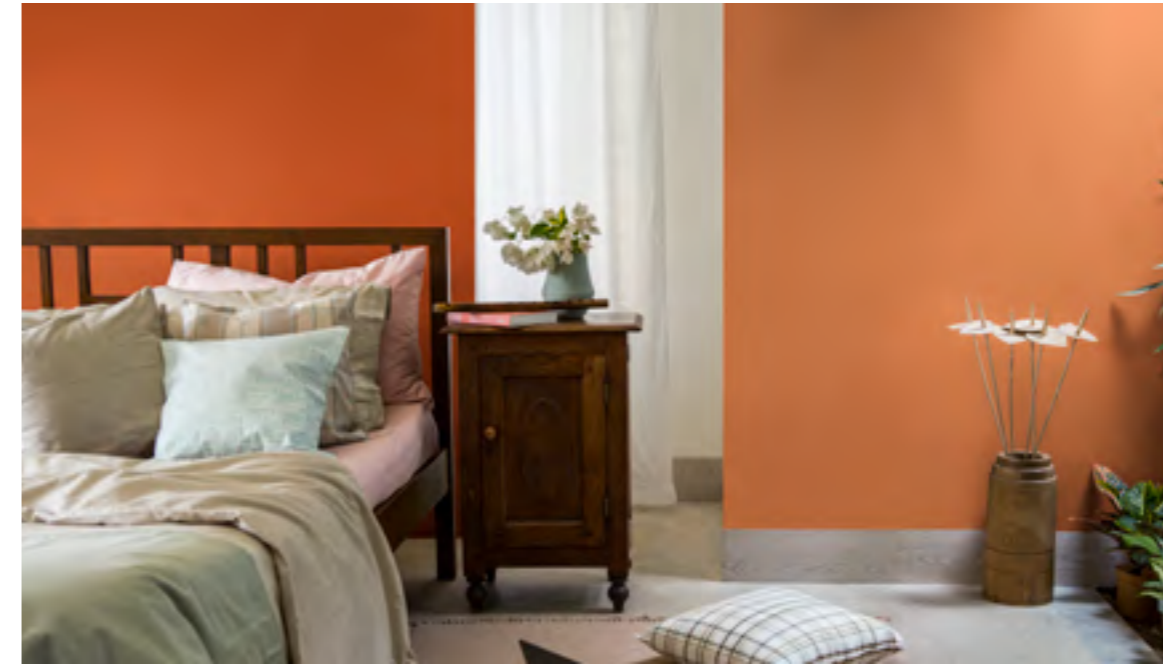

Wall Colour

Wall Colour

Wall Colour

Wall Colour