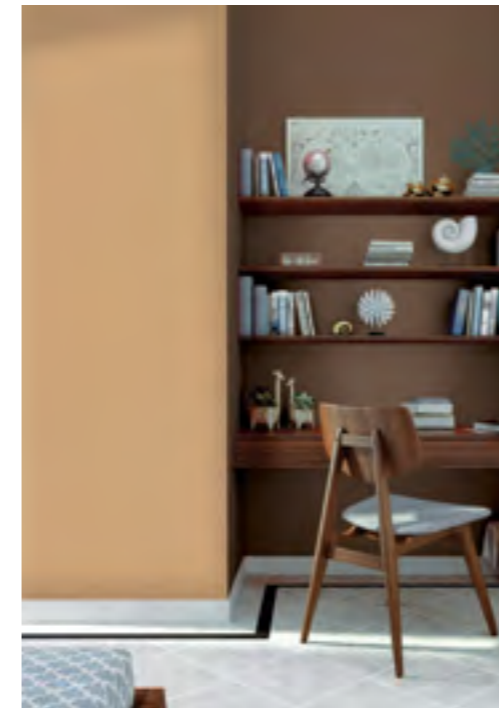

Pair dominant colours with dark brown or use a tone-on-tone application to make solitary spaces feel stylish. For a slight flourish, apply the Zari stencil in an interesting arrangement.