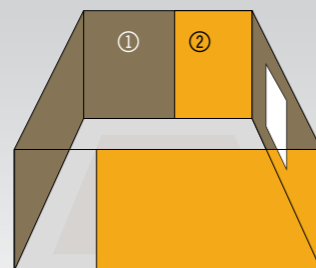

Pair dominant colours with dark brown or use a tone-on-tone application to make solitary spaces feel stylish. For a slight flourish, apply the Zari stencil in an interesting arrangement.

Wall Colour

Wall Colour

Wall Colour

WALLFASHION STENCILS

Zari

Code: 10321531122
Stencil Size:
1ft x 1ft | 4 pieces

Design Size
8.9 in (H) x 7.09 in (W)

Stencil Colour