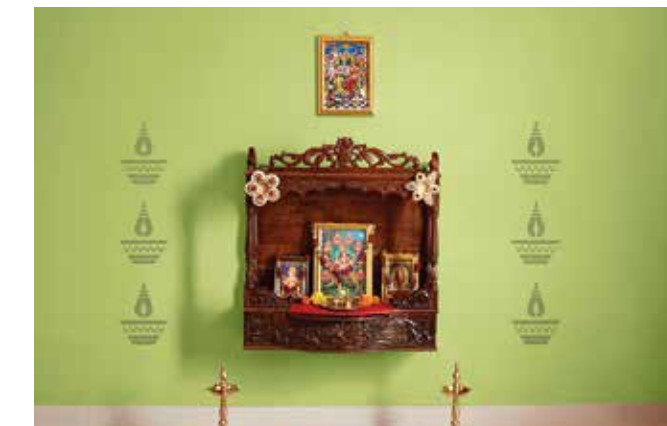

0526 Sunrise 7920 Yellow Metal

Wall Fashion Stencil: DIYA (KIT 3:1032F431122)
Wall Fashion Shade: 7920 Yellow Metal

8119 Petal Pink 8034 Pink Bid

Wall Fashion Stencil: DIYA (KIT 3:1032F431122)
Wall Fashion Shade: 8119 Petal Pink