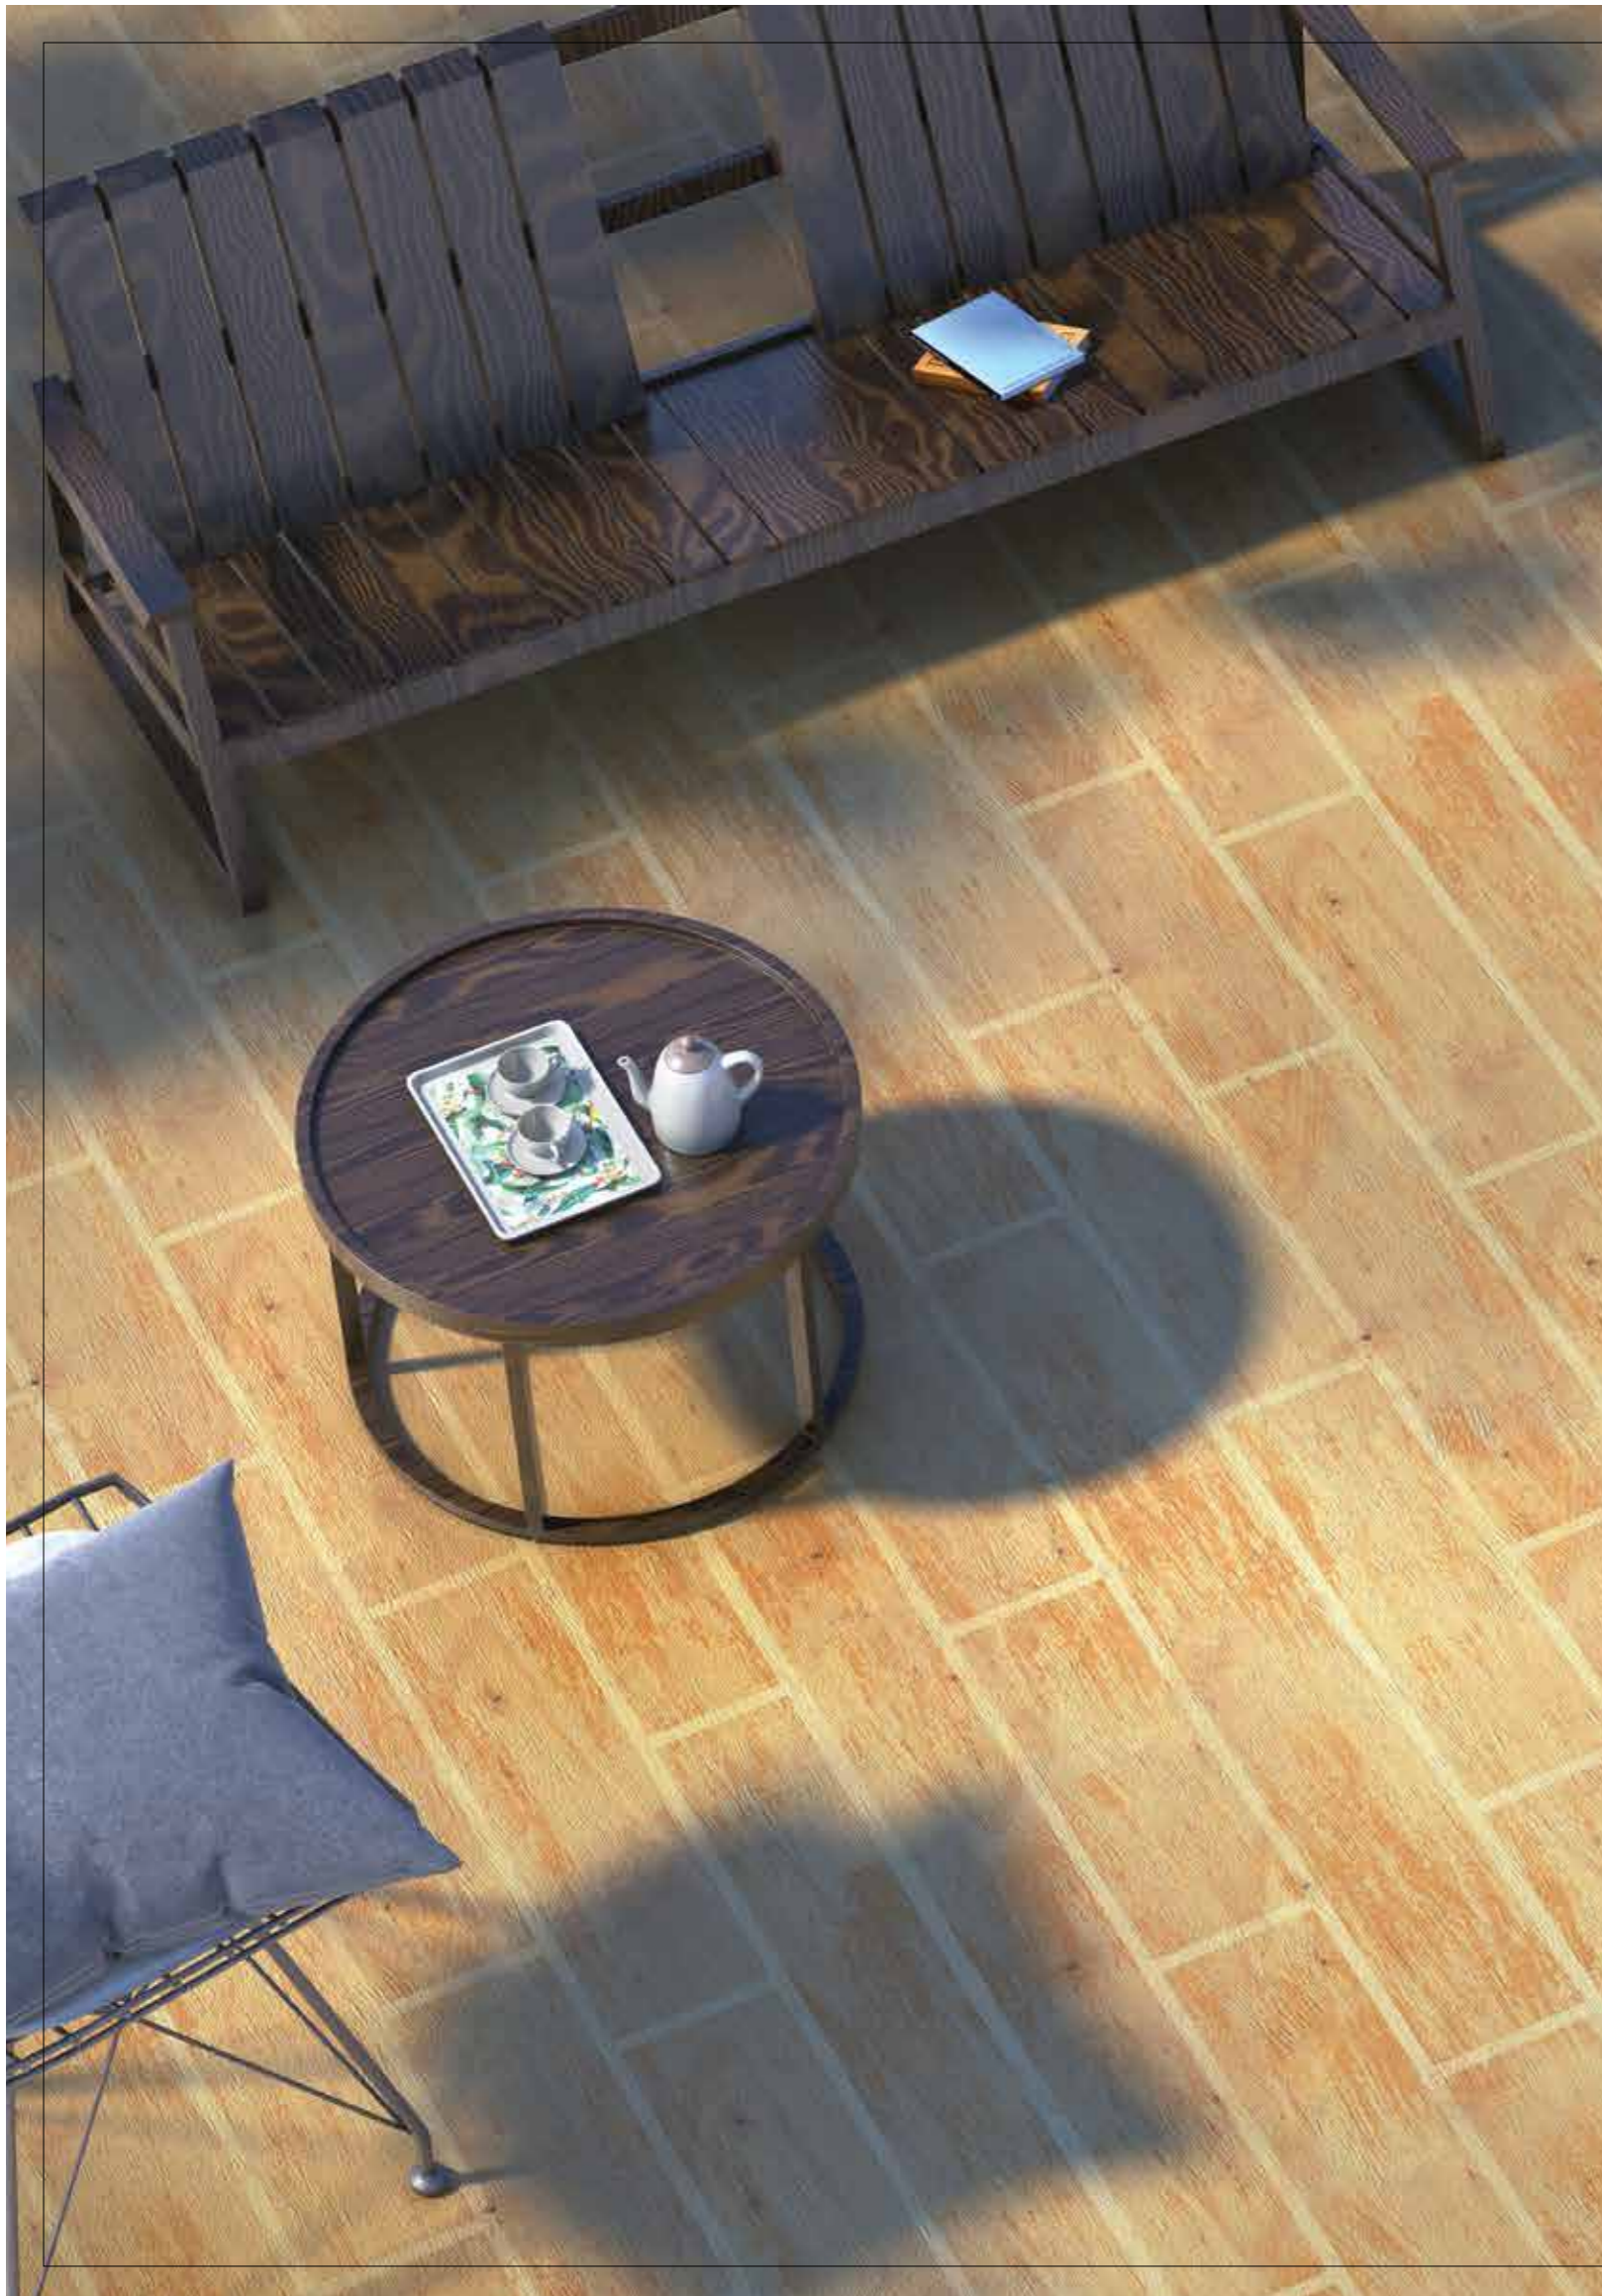

Terraces enable playful times.
Terraces bring people together.
Terraces make festivals brighter.

And to celebrate our beloved terraces,
we bring to you SmartCare Damp Proof Play.

It is India's first-ever decorative terrace
waterproofing solution, that comes with 4
stylish designs and 20 modern shade
options, to tell your story in vibrant hues and
playful patterns.

In addition, it provides 8 years warranty.*
So transform your terrace, and bring alive
its personality.